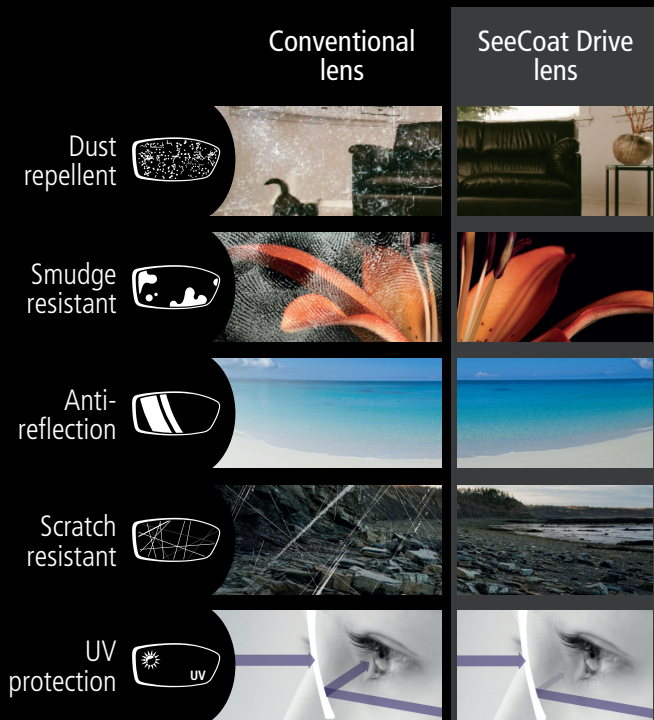

# ENHANCED DRIVING PERFORMANCE WITH SEECOAT DRIVE

✓ REDUCES GLARE CAUSED BY ONCOMING HEADLIGHTS, STREET LIGHTS & OTHER LIGHT SOURCES

✓ SUPERIOR DAY VISION AND COMPLETE PROTECTION

The everyday lens with enhanced driving performance

**DON'T FEEL CONFIDENT  
DRIVING IN THE DARK?**

Thanks to an innovative filtering technology...

...SeeCoat Drive lenses reduce the blinding effect of glare when driving in the dark, while offering superior vision in the light, so that you can wear them throughout the day and night.

# THE EVERYDAY LENS WITH ENHANCED DRIVING PERFORMANCE

Conventional lens

SeeCoat Drive lens

✓ REDUCED GLARE IN THE DARK

✓ SUPERIOR DAY VISION

✓ COMPLETE PROTECTION ALL DAY

✓ TO WEAR BOTH DAY AND NIGHT

Image is for illustration purposes only