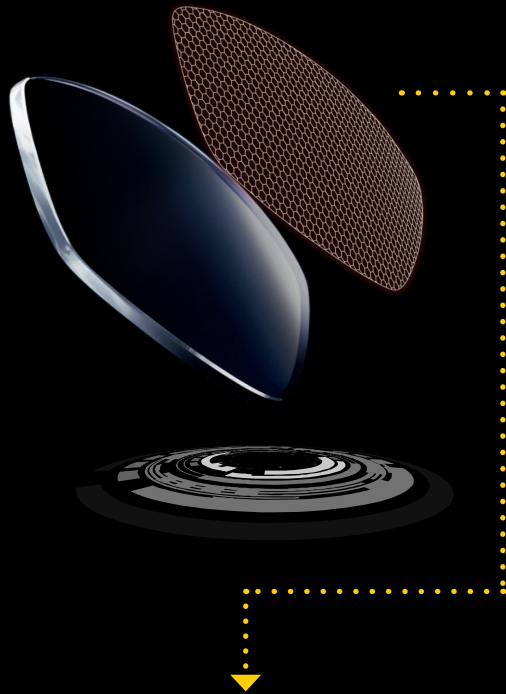

# ENHANCED DRIVING PERFORMANCE WITH SEECOAT DRIVE

✓ REDUCES GLARE CAUSED BY ONCOMING HEADLIGHTS, STREET LIGHTS & OTHER LIGHT SOURCES

✓ SUPERIOR DAY VISION AND COMPLETE PROTECTION

The everyday lens with enhanced driving performance

**DON'T FEEL CONFIDENT  
DRIVING IN THE DARK?**

Thanks to an innovative filtering technology...

...SeeCoat Drive lenses reduce the blinding effect of glare when driving in the dark, while offering superior vision in the light, so that you can wear them throughout the day and night.

# THE EVERYDAY LENS WITH ENHANCED DRIVING PERFORMANCE

Conventional lens

SeeCoat Drive lens

✓ REDUCED GLARE IN THE DARK

✓ SUPERIOR DAY VISION

✓ COMPLETE PROTECTION ALL DAY

✓ TO WEAR BOTH DAY AND NIGHT

Image is for illustration purposes only