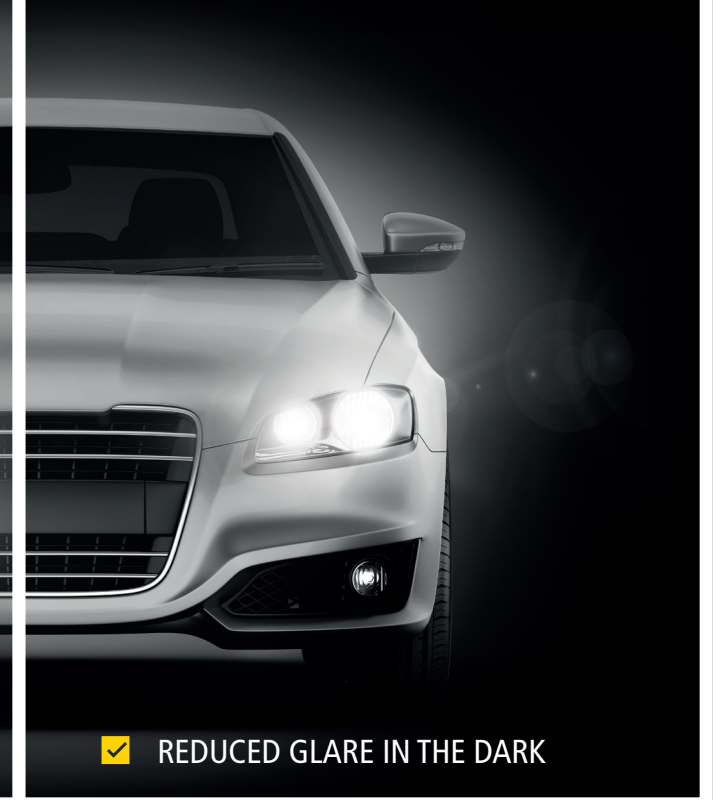

# ENHANCED DRIVING PERFORMANCE WITH SEECOAT DRIVE

✓ REDUCES GLARE CAUSED BY ONCOMING HEADLIGHTS, STREET LIGHTS & OTHER LIGHT SOURCES

✓ SUPERIOR DAY VISION AND COMPLETE PROTECTION

The everyday lens with enhanced driving performance

**DON'T FEEL CONFIDENT  
DRIVING IN THE DARK?**

Thanks to an innovative filtering technology...

...SeeCoat Drive lenses reduce the blinding effect of glare when driving in the dark, while offering superior vision in the light, so that you can wear them throughout the day and night.

# THE EVERYDAY LENS WITH ENHANCED DRIVING PERFORMANCE

Conventional lens

SeeCoat Drive lens

✓ REDUCED GLARE IN THE DARK

✓ SUPERIOR DAY VISION

✓ COMPLETE PROTECTION ALL DAY

✓ TO WEAR BOTH DAY AND NIGHT

Image is for illustration purposes only